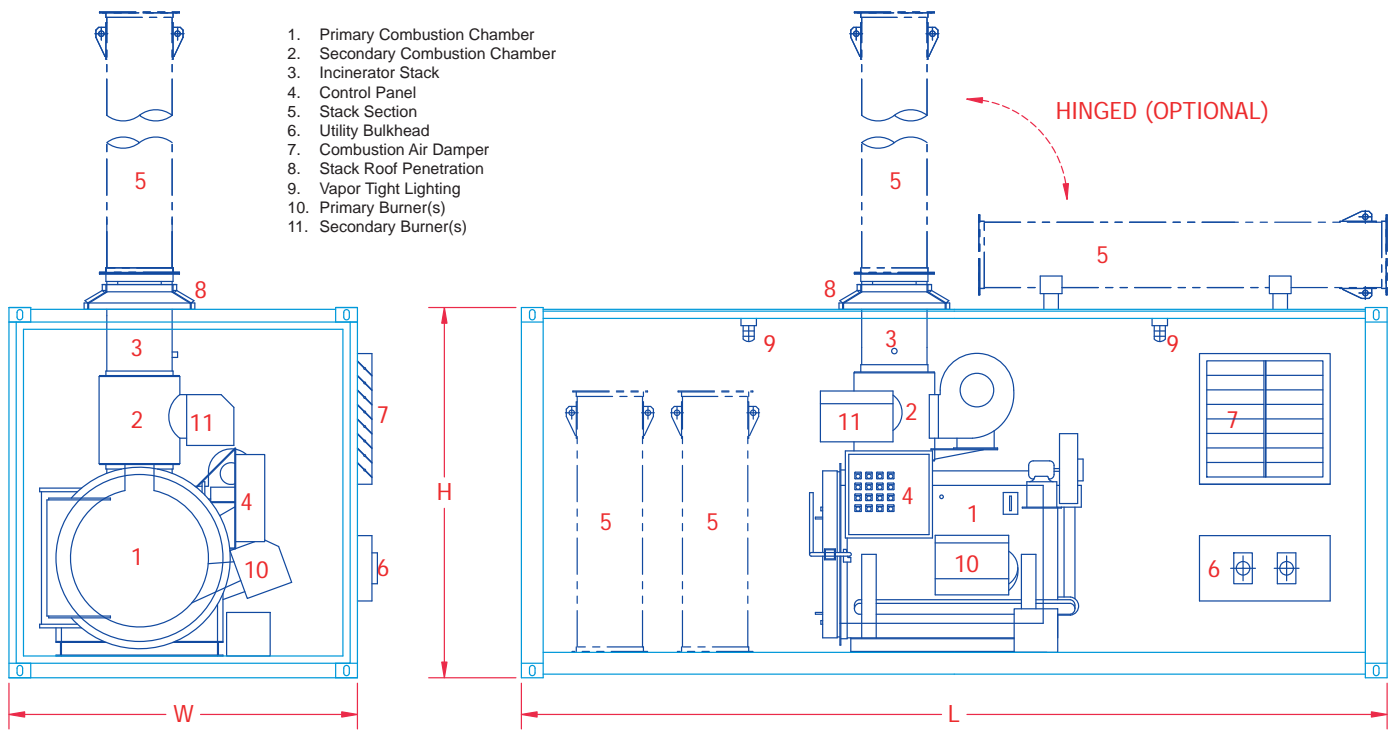

1. Primary Combustion Chamber
2. Secondary Combustion Chamber
3. Incinerator Stack
4. Control Panel
5. Stack Section
6. Utility Bulkhead
7. Combustion Air Damper
8. Stack Roof Penetration
9. Vapor Tight Lighting
10. Primary Burner(s)
11. Secondary Burner(s)

MODEL NUMBER	H		W		L		MAXIMUM CHARGE		BURN RATE[‡]		APPROX. WEIGHT[†]	
	FT	m	FT	m	FT	m	CU. FT.	m³	LBS./HR	kg/h	LBS.	kg
PC-50	8'-6"	2.59	8'-0"	2.43	20'-0"	6.10	14	0.40	65	30	8,200	3 720
PC-100	8'-6"	2.59	8'-0"	2.43	20'-0"	6.10	27	0.80	125	57	9,500	4 310
PC-150	8'-6"	2.59	8'-0"	2.43	20'-0"	6.10	41	1.20	175	79	11,600	5 260
PC-200	8'-6"	2.59	8'-0"	2.43	20'-0"	6.10	54	1.50	250	113	13,000	5 900
PC-300	8'-6"	2.59	8'-0"	2.43	20'-0"	6.10	81	2.30	375	170	19,000	8 620
PC-400	8'-6"	2.59	8'-0"	2.43	20'-0"	6.10	108	3.10	500	227	22,800	10 340
PC-500	8'-6"	2.59	8'-0"	2.43	20'-0"	6.10	135	3.8	600	272	25,700	11 660

* - Dimensions can be modified to meet specific applications ‡ - Actual burning rate depends upon waste composition. † - Weight will vary depending on the options ordered.

PC-SERIES INCINERATION SYSTEMS INCLUDE...

- 10 ft., 20 ft., and 40 ft. ISO Containers available
- Full Front and Optional Rear Access
- (M)CA-Series Incinerator
- Primary/Secondary Temperature Controls
- Bolt or Hinged Stack Sections
- Stack Roof Penetration Kit
- Stainless Steel Spark Screen/Rain Cap
- Combustion Air Damper
- Vapor Tight Light Fixtures & 120V Outlet
- Outdoor Plug-in Receptacle for Electrical Source
- Outdoor Fuel Train with Shut-Off
- High Temperature Flooring
- Primary Chamber Door Locking System (Optional)
- Load Ramp (Optional)
- Skid-Mounted Fuel Tank (Optional)
- Marine Package (Optional)

Larger systems and customizations available. Contact factory for details.

Services:

- Installation and start-up services
- Large parts inventory for immediate shipment
- Service and maintenance contracts for all makes
- Rebuilds and modifications to existing incinerators

Advanced Combustion Systems' Engineering and Testing Facilities are available for complete design and component selection. ACS can custom design and manufacture incineration and control systems to meet any specific application.

ACS, Inc. is your sole source manufacturer for complete incineration systems including waste handling, heat recovery, emission controls and monitoring.

Made In America 712
20090505

ACS INCORPORATED
1999 ALPINE WAY BELLINGHAM, WA 98226
PHONE: 360.676.6005 FAX: 360.647.9439
TOLL FREE: 800.445.0243
WWW.ACS-ACS.COM