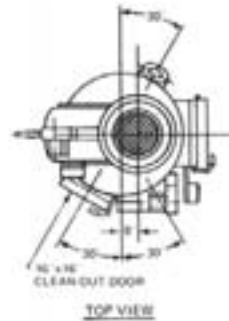

ADVANCED COMBUSTION SYSTEMS

ENGINEERING
MANUFACTURING
INSTALLATION
SERVICE

Model C-75

CAPACITY: 175-360 Lbs. Per Hour

APPROX. WEIGHT: 11,000 Lbs.

BURNERS:

1. Upper Chamber 200,000 BTU/Hr.
2. Primary Chamber 125,000 BTU/Hr.