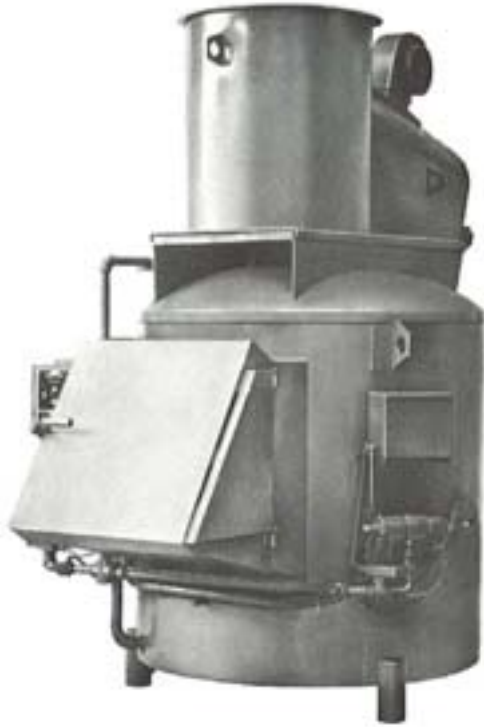

ADVANCED COMBUSTION SYSTEMS

ENGINEERING
MANUFACTURING
INSTALLATION
SERVICE

Model C-75

CAPACITY: 175-360 Lbs. Per Hour

APPROX. WEIGHT: 11,000 Lbs.

BURNERS:

1. Upper Chamber 200,000 BTU/Hr.
2. Primary Chamber 125,000 BTU/Hr.