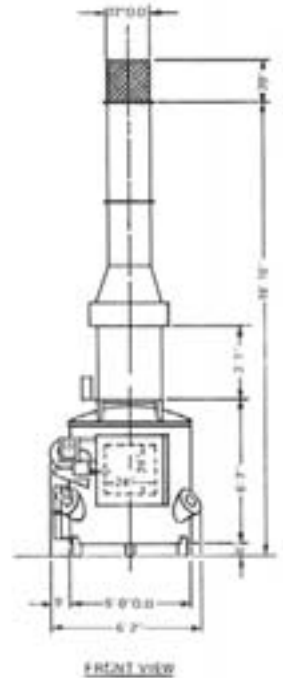

ADVANCED COMBUSTION SYSTEMS

ENGINEERING
MANUFACTURING
INSTALLATION
SERVICE

Model C-75

CAPACITY: 175-360 Lbs. Per Hour

APPROX. WEIGHT: 11,000 Lbs.

BURNERS:

1. Upper Chamber 200,000 BTU/Hr.
2. Primary Chamber 125,000 BTU/Hr.

ELECTRICAL SERVICE:

110 Volt, Single-Phase, 60 Cycle, 30 Amp. Start.

GAS SERVICE REQUIRED AT BURNER:

6" W.C., Natural; 11" W.C. L.P. During
Burner Operation.

CONTROLS: Push Button

OPTIONS:

OIL BURNERS	AIR CURTAIN LOADING
TEMPERATURE	EXTENSION
CONTROLLERS	MECHANICAL LOADER
SLANT CHARGING	PATHOLOGICAL
DOOR	