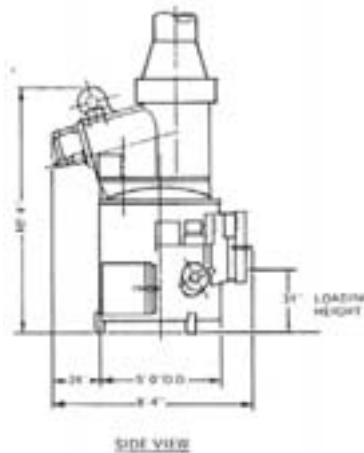

ADVANCED COMBUSTION SYSTEMS

ENGINEERING
MANUFACTURING
INSTALLATION
SERVICE

Model C-75

CAPACITY: 175-360 Lbs. Per Hour

APPROX. WEIGHT: 11,000 Lbs.

BURNERS:

1. Upper Chamber 200,000 BTU/Hr.
2. Primary Chamber 125,000 BTU/Hr.

ELECTRICAL SERVICE:

110 Volt, Single-Phase, 60 Cycle, 30 Amp. Start.

GAS SERVICE REQUIRED AT BURNER:

6" W.C., Natural; 11" W.C. L.P. During
Burner Operation.

CONTROLS: Push Button

OPTIONS:

OIL BURNERS	AIR CURTAIN LOADING
TEMPERATURE	EXTENSION
CONTROLLERS	MECHANICAL LOADER
SLANT CHARGING	PATHOLOGICAL
DOOR	