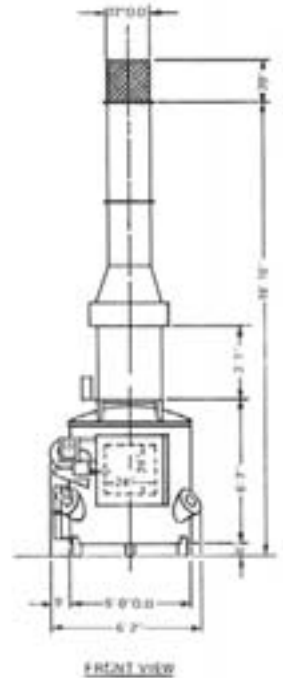

ADVANCED COMBUSTION SYSTEMS

ENGINEERING
MANUFACTURING
INSTALLATION
SERVICE