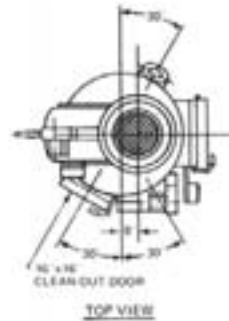

ADVANCED COMBUSTION SYSTEMS

ENGINEERING
MANUFACTURING
INSTALLATION
SERVICE