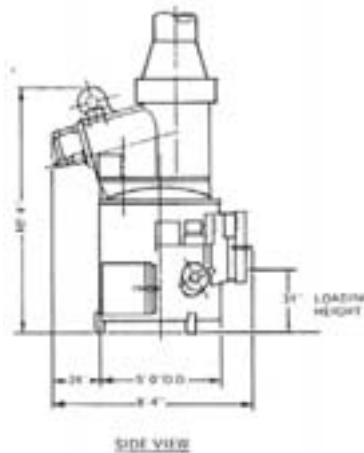

ADVANCED COMBUSTION SYSTEMS

ENGINEERING
MANUFACTURING
INSTALLATION
SERVICE