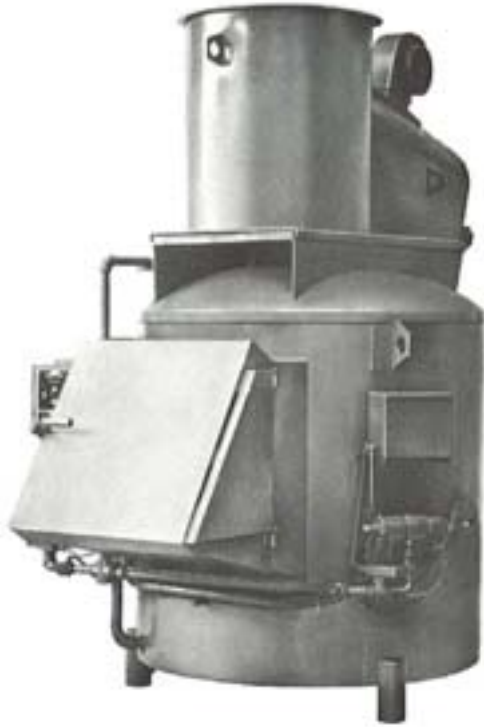

ADVANCED COMBUSTION SYSTEMS

ENGINEERING
MANUFACTURING
INSTALLATION
SERVICE